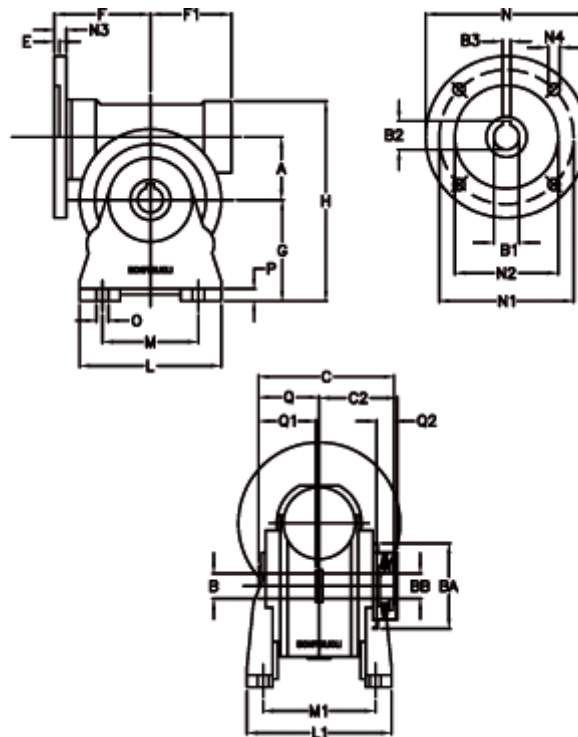

Article number: 390204902823336

Description: Worm Gear with Torque Limiter
VF 49-L2-A-28 P80B14

Measures

a = 49.50	C2 = 63,5	L1 = 124.0	O = 8.5
B = 25	Description = VF 49A-xx-80B14	m = 63	P = 12
B1 E7 = 19	E = 3.0	M1 = 98.5	Q = 51.0
B2 = 21.8	F = 70	N = 120	Q1 = 41
B3 H9 = 6	F1 = 63	N1 = 100	Q2 = 15
BA = 63	g = 82	N2 = 80	
BB H7 = 14	H = 162	N3 = 10.0	
C = 105	L = 110	N4 = 7	